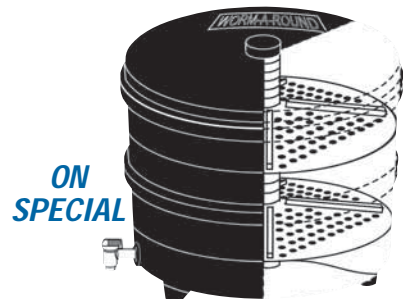

New

Searchlight Rechargeable Farmhand

complete 213 666 \$299.00

This is one really big torch. In fact it is better called a searchlight than a torch. The thumb-operated rocker-switch turns the power on or off. The swing-down stand has two working positions. Lens is 12cm diameter and gives a range of up to 2km. Brightness 3500LM. A 240v recharging transformer is included. This torch is no lightweight, weighing in at 3kg. Battery life about 2.5 hours on a full charge. Recharge in 12 hours. Weatherproof. Use for hunting, fishing, tramping, getting the cows. No chance of missing anything with this one.

SPREADER....

ALL USA-MANUFACTURE

Handi Spread 3kg

complete 205 827 \$44.95

For small seeding and fertilising jobs, this little machine is ideal. Just fill up the hopper with seed, fertiliser or whatever you require to spread. Choose one of the 3 rate settings on the selector. Wind the handle steadily whilst walking at a steady pace. Capacity up to 3kg, depending on weight of product being used (e.g. 3kg of fertiliser v 1.5kg of grass seed.) Instructions included. Quality product from USA.

Push and Spread 22kg

complete 205 829 \$179.00

This heavy duty poly-plastic spreader is for larger spreading jobs. It is on 20cm diameter poly wheels which drive the spinner through self-lubricating nylon gears. Fingertip cable-operated flow control. Spread width up to 3 metres. Capacity up to 22kg (fertiliser). Handle folds down for storage. NB: Needs minor assembly on receipt.

Worm Farm Wormaround

211 417 ~~\$259.00~~ \$199.00

Let worms do all your food and organic waste recycling in the Wormaround bin. Tiger worms (Eisenia Foetida) convert it all to compost, ideal for your garden or indoor plants. Wormaround operates efficiently in temperatures from 0-35°C. As well as the compost, the Wormaround creates leachate which is also a highly valuable plant food. This is drawn off through the lower tap. Dimensions: 65cm dia x 55cm high. Full instructions for use are supplied.