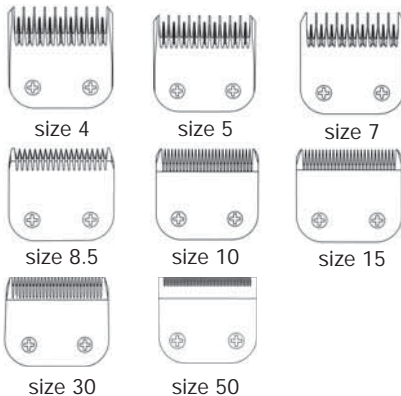

The Wahl KM-SS is a lightweight, quiet and cool-running single speed 240v electric clipper. It is ideal for light animal grooming tasks. Supplied complete with a size 10 A5-style blade, grooming scissors and three combs: 5mm, 9mm and 13mm. The KM-SS will take all Oster, Andis and Wahl A5-style blades.

Blade (A5-style)

Cut	Size	Order	
0.4mm	50	201 422	\$74.95
0.6mm	40	201 419	\$74.95
0.8mm	30	201 417	\$74.95
1.5mm	15	201 416	\$74.95
1.8mm	10	201 414	\$74.95
1.8mm	10W	201 415	\$119.00
2.8mm	8.5	201 426	\$75.95
4.0mm	7	201 424	\$94.95
3.8mm	7F	201 425	\$94.95
6.0mm	5	201 421	\$119.00
6.0mm	5F	201 423	\$119.00
8.0mm	4	201 418	\$119.00
8.0mm	4F	201 420	\$119.00

Blade (A5-Style)

Cut	Size	Order	
0.25mm	40	201 360	\$69.95
0.50mm	30	201 358	\$69.95
1.2mm	15	201 357	\$69.95
1.5mm	10	201 356	\$69.95
2.4mm	1	209 046	\$74.95
2.4mm	blocking	201 368	\$129.00
2.8mm	8.5	201 366	\$84.95
2.0mm	9	201 367	\$69.95
3.2mm	7	201 364	\$79.95
3.2mm	7F	201 365	\$79.95
6.3mm	5	201 362	\$84.95
6.3mm	5F	201 363	\$84.95
9.5mm	4 skip	201 359	\$89.95
9.5mm	4F	201 361	\$89.95