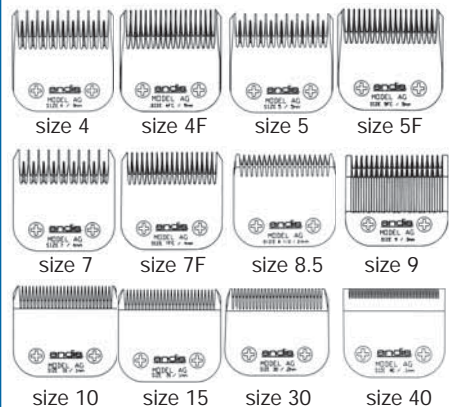

Blade (A5-Style)

Cut	Size	Order	
0.25mm	40	201 360	$69.95
0.50mm	30	201 358	$69.95
1.2mm	15	201 357	$69.95
1.5mm	10	201 356	$69.95
2.4mm	1	209 046	$74.95
2.4mm	blocking	201 368	$129.00
2.8mm	8.5	201 366	$84.95
2.0mm	9	201 367	$69.95
3.2mm	7	201 364	$79.95
3.2mm	7F	201 365	$79.95
6.3mm	5	201 362	$84.95
6.3mm	5F	201 363	$84.95
9.5mm	4 skip	201 359	$89.95
9.5mm	4F	201 361	$89.95

Andis A5 blades fit Oster, Laube, Andis, Wahl KM-1, and Cable Drive clippers. These are superior clipper blades at a very reasonable price. Dimension in mm is clipping height.